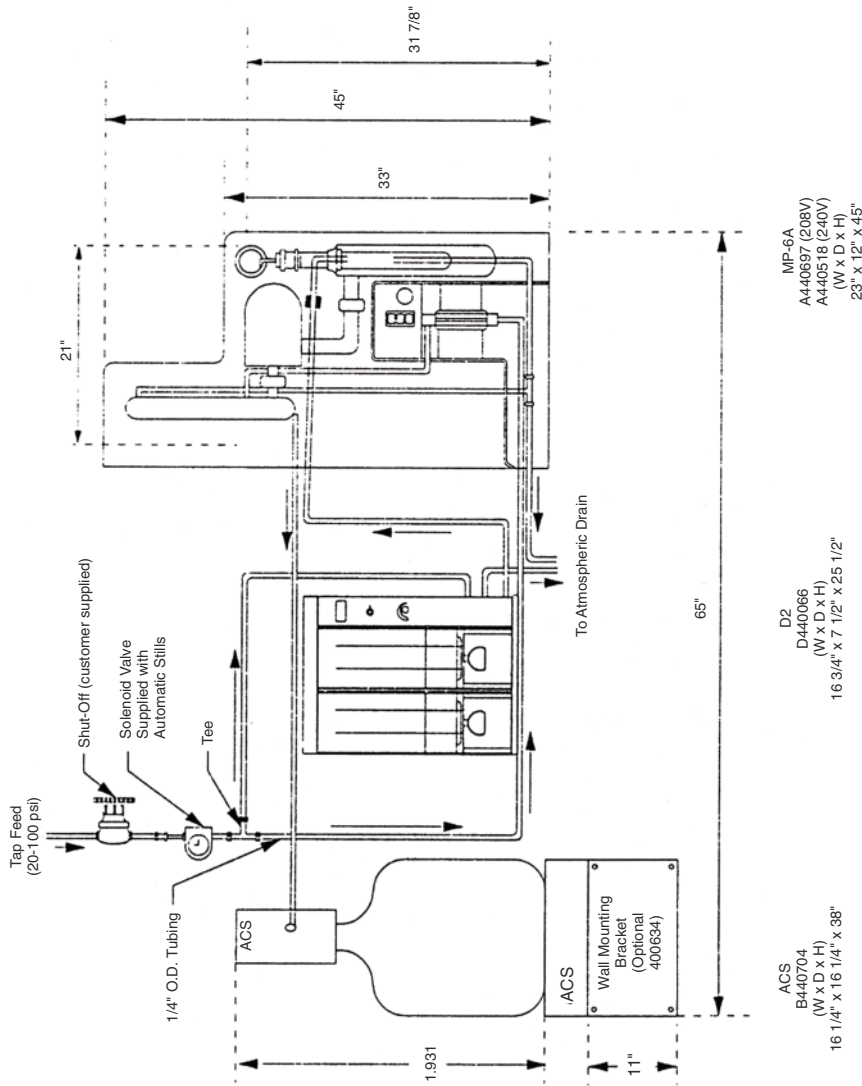

# Technical Specifications

## Solenoid Valve, D2, MP-6A & ACS

EXTRA PARTS NEEDED:  
1) 440376 - Automatic Still Adapter Kit

NOTE:  
Cartridges are not included.  
Proper cartridge selection is based on inlet water quality and product water applications.

<b>Drawing No.</b>	SDST 21-93 (1741-92)
<b>Description</b>	Solenoid Valve, D2, MP-6A, ACS
<b>Scale</b>	Not to Scale
<b>Date</b>	02/26/04

Barnstead International • 2555 Kerper Blvd., P.O. Box 797 • Dubuque, Iowa 52004-0797 • 1-800-553-0039